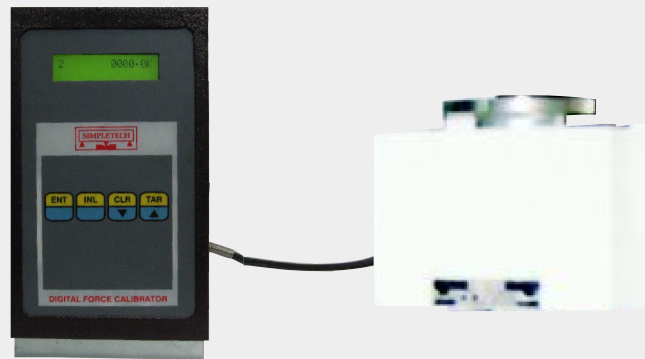

Website : www.simpletechindia.com

DIGITAL PROVING RING

MODEL : DFC300T

Capacity - 300 Tons

Resolution - 20 Kgs

Peak Hold Function

Force Unit Selection between KG, Newton and Pounds

Seperate Loadcell and Display Units